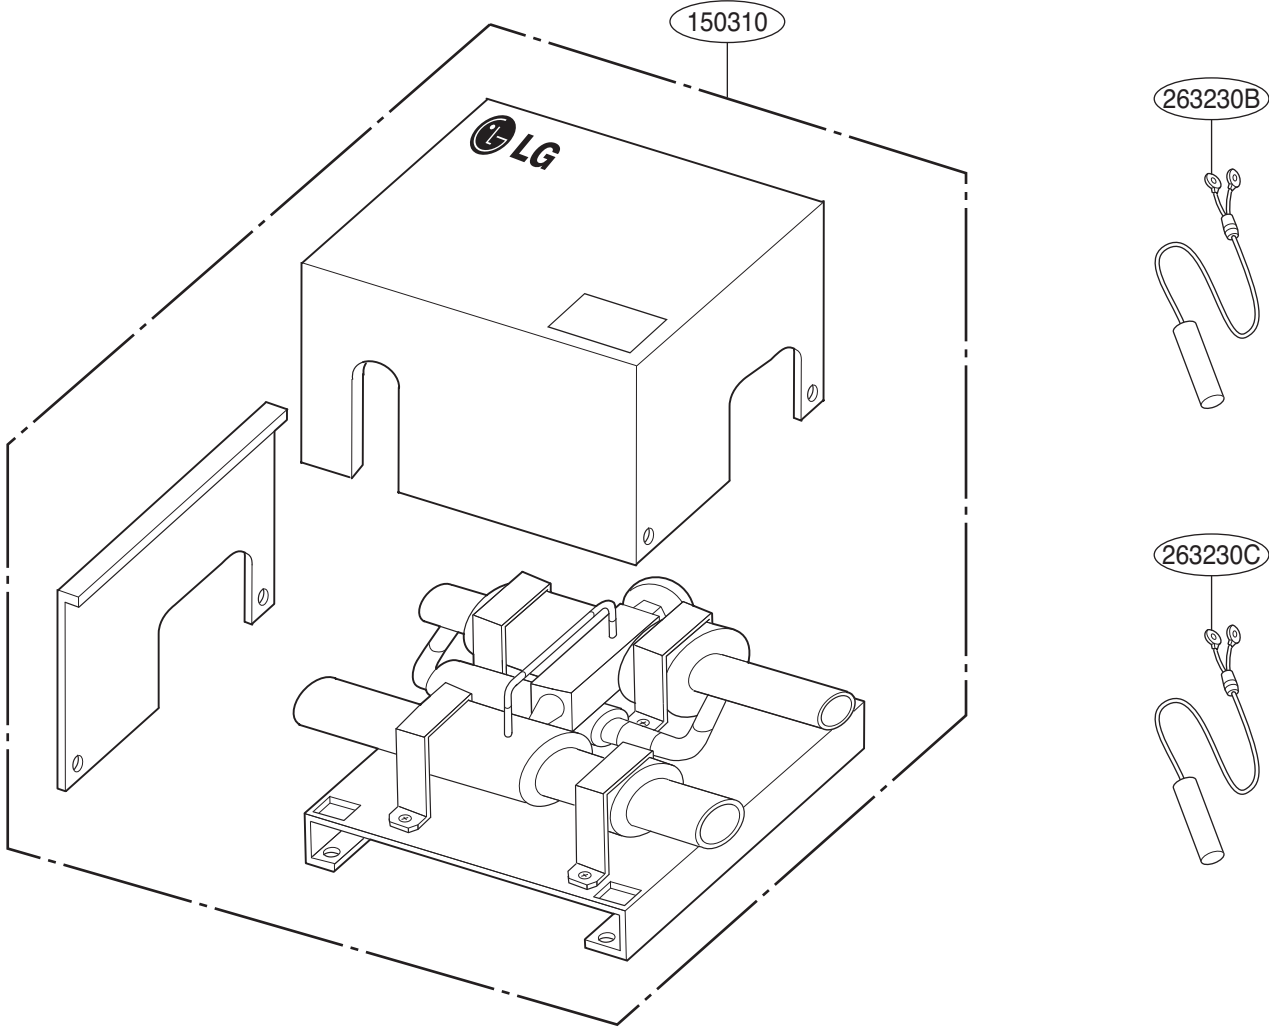

Exploded View and Replacement Parts List

Model : PATX13A0E, PATX20A0E, PATX25A0E, PATX35A0E, PATX50A0E