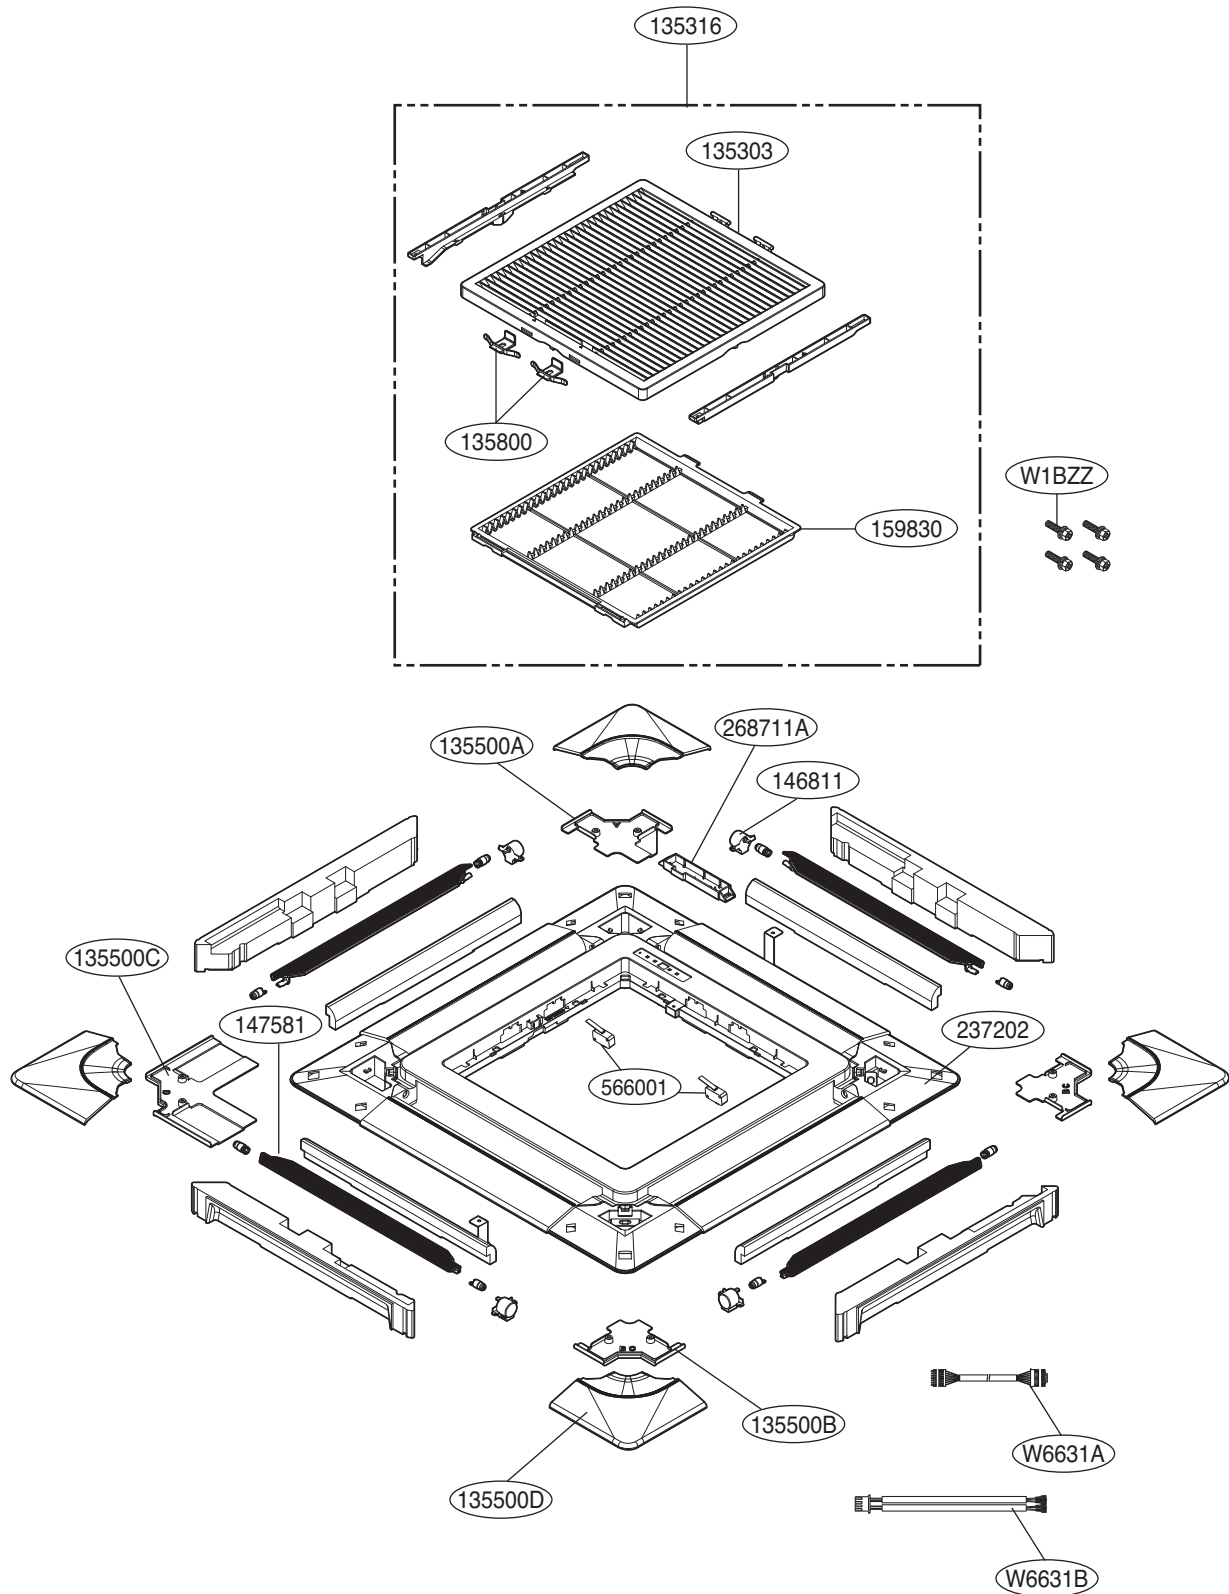

Internal Use Only

<http://biz.lgservice.com>

CASSETTE FRONT PANEL

SVC MANUAL(Exploded View)

MODEL : PT-UQC

CAUTION

Before Servicing the unit, read the safety precautions in General SVC manual.
Only for authorized service personnel.

Exploded View and Replacement Parts List

Exploded View and Replacement Parts List

Model : PT-UQC

LOCATION NO	DESCRIPTION	PART NO	QTY
135303	Grille,Inlet	MDX42285201	1
135316	Grille Assembly,Front(Indoor)	AEB49588801	1
135800	Door	MCV42285601	2
146811	Motor Assembly,DC,Stepping	4681A20042G	4
147581	Louver,Horizontal	MFH42284501	4
159830	Filter Assembly,Air Cleaner	ADQ36677901	1
237202	Panel,Front	MGC42283201	1
566001	Switch,Micro	6600K000011	2
135500A	Cover	MCK42284701	1
135500B	Cover	MCK42284901	2
135500C	Cover	MCK42285101	1
135500D	Cover	MCK42284601	4
268711A	PCB Assembly,Display	6871A20096R	1
W1BZZ	Bolt,Customized	FAA30022001	4
W6631A	Harness,Single	EAD54838701	1
W6631B	Harness,Multi	EAD54839001	1